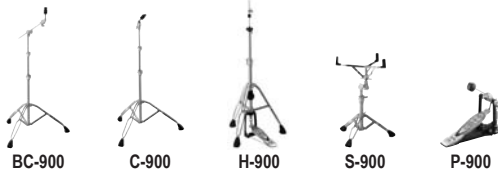

ADD-ON PACKS

VML 8P/C ... \$329

VML 10P/C ... \$349

SUGGESTED HARDWARE PACK

HWP-900 900 SERIES w/UNILOCK TILTERS **\$655**

COMPONENTS

MAPLE SNARE DRUM		
VML 1455S/C	14"x5.5"	\$375.00

TOMS w/I.S.S.		
VML 0807T/C	8"x7"	\$270.00
VML 1008T/C	10"x8"	310.00
VML 1209T/C	12"x9"	350.00
VML 1310T/C	13"x10"	385.00
VML 1411T/C	14"x11"	415.00
VML 1613T/C	16"x13"	540.00

FLOOR TOMS		
VML 1414F/C	14"x14"	\$470.00
VML 1616F/C	16"x16"	530.00
VML 1816F/C	18"x16"	650.00

BASS DRUMS w/ BB-300 BRACKET		
VML 2018B/C	20"x18"	\$999.00
VML 2218B/C	22"x18"	1,099.00
VML 2418B/C	24"x18"	1,145.00