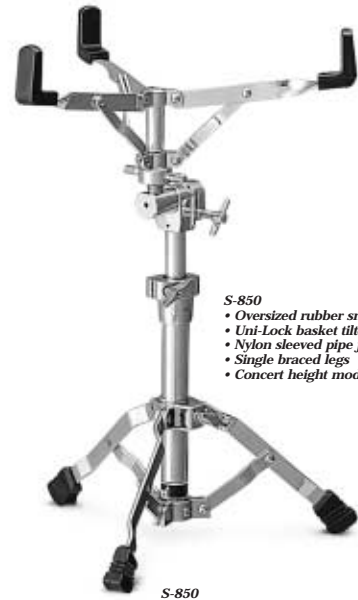

B-513P

M-513P

SL-513P

M-712SE

M-412SN

M-410SN

	B-513P	M-513P	SL-513P	M-712SE	M-412SN	M-410SN
<b>Size</b>	3" X 13"	3" X 13"	3" X 13"	7" X 12"	4" X 12"	4" X 10"
<b>Shell Material</b>	Brass	6 Ply Maple	Steel	8 Ply Maple	6 Ply Maple	6 Ply Maple
<b>Hoops</b>	1.6mm Steel	1.6mm Steel	1.6mm Steel	1.6mm Steel	1.6mm Steel	1.6mm Steel
<b>Lugs</b>	CL-05	CL-05	CL-05	CL-100	CL-05	CL-05
<b>Strainer</b>	SR-018	SR-018	SR-018	SR-012	SR-018	SR-018
<b>Snares</b>	S-029N	S-029N	S-029N	S-031N	S-033N	S-032N
<b>Tension #</b>	8	8	8	8	6	6
<b>Plating</b>	Chrome	Chrome	Chrome	Chrome	Chrome	Chrome

# Genuine Parts and Accessories

Pearl offers a complete line of genuine replacement parts and accessories to keep your Snare Drum in top playing condition. Just a few of the many available strainers, snares, lugs and hoops are shown here. For a complete list or the exact replacement part needed for your particular Snare Drum model, see any authorized Pearl dealer.

# Snare Stands

- S-985W**
- Oversized rubber snare grips
  - Dual pivoting Uni-Lock basket
  - Nylon sleeved pipe joint
  - Double braced legs
  - Reversible rubber/spike feet

- S-885W**
- Oversized rubber snare grips
  - Dual pivoting Uni-Lock basket
  - Nylon sleeved pipe joint
  - Double braced legs

- S-850**
- Oversized rubber snare grips
  - Uni-Lock basket tilter
  - Nylon sleeved pipe joint
  - Single braced legs
  - Concert height model available S-850L

- S-800WL**
- Concert height, extremely stable
  - Oversized rubber snare grips
  - Uni-Lock basket tilter
  - Sleek pipe joint with long nylon sleeve
  - Extra wide Double braced tripod