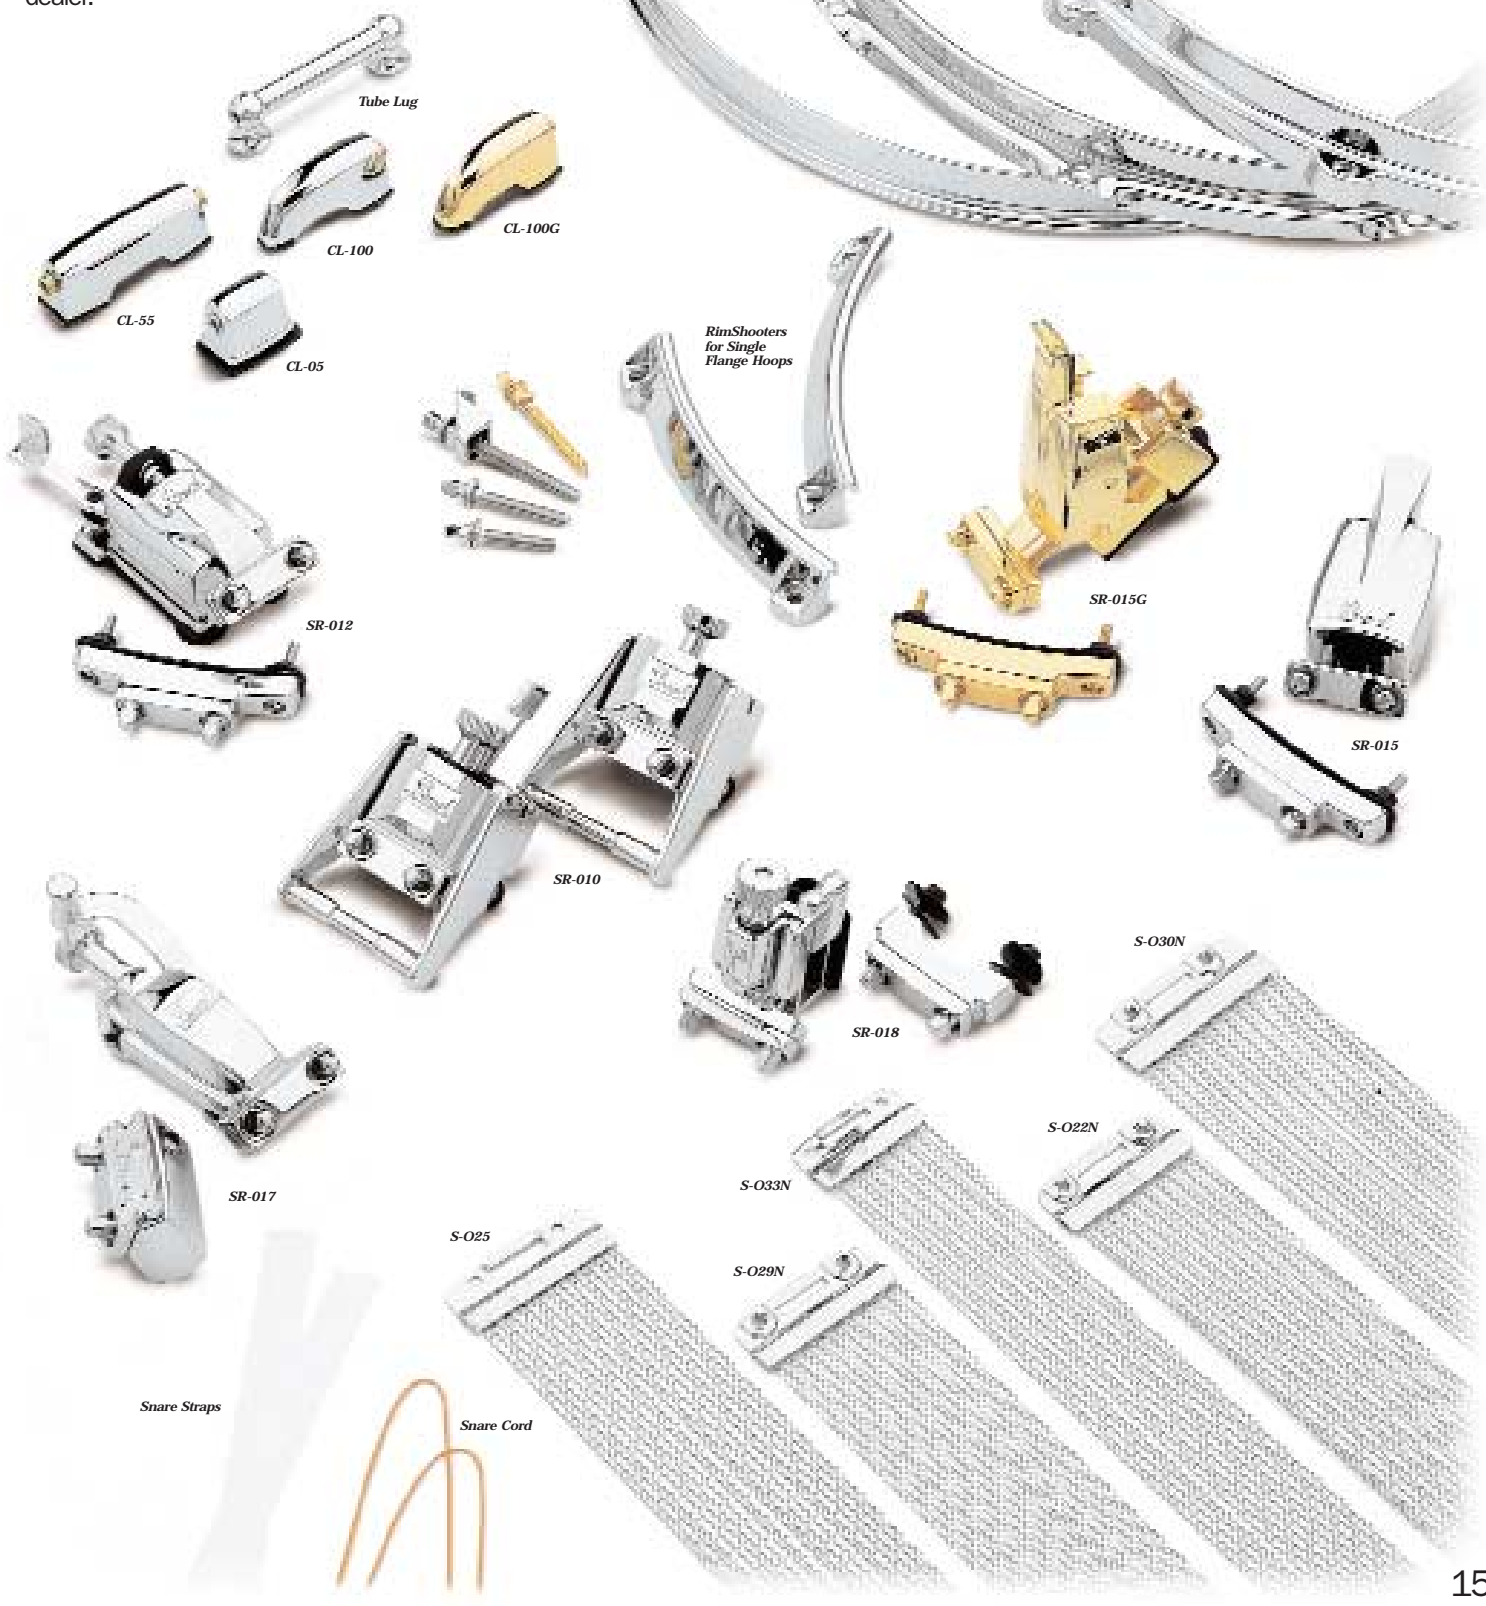

B-513P

M-513P

SL-513P

M-712SE

M-412SN

M-410SN

	B-513P	M-513P	SL-513P	M-712SE	M-412SN	M-410SN
<b>Size</b>	3" X 13"	3" X 13"	3" X 13"	7" X 12"	4" X 12"	4" X 10"
<b>Shell Material</b>	Brass	6 Ply Maple	Steel	8 Ply Maple	6 Ply Maple	6 Ply Maple
<b>Hoops</b>	1.6mm Steel	1.6mm Steel	1.6mm Steel	1.6mm Steel	1.6mm Steel	1.6mm Steel
<b>Lugs</b>	CL-05	CL-05	CL-05	CL-100	CL-05	CL-05
<b>Strainer</b>	SR-018	SR-018	SR-018	SR-012	SR-018	SR-018
<b>Snares</b>	S-029N	S-029N	S-029N	S-031N	S-033N	S-032N
<b>Tension #</b>	8	8	8	8	6	6
<b>Plating</b>	Chrome	Chrome	Chrome	Chrome	Chrome	Chrome

# Genuine Parts and Accessories

Pearl offers a complete line of genuine replacement parts and accessories to keep your Snare Drum in top playing condition. Just a few of the many available strainers, snares, lugs and hoops are shown here. For a complete list or the exact replacement part needed for your particular Snare Drum model, see any authorized Pearl dealer.