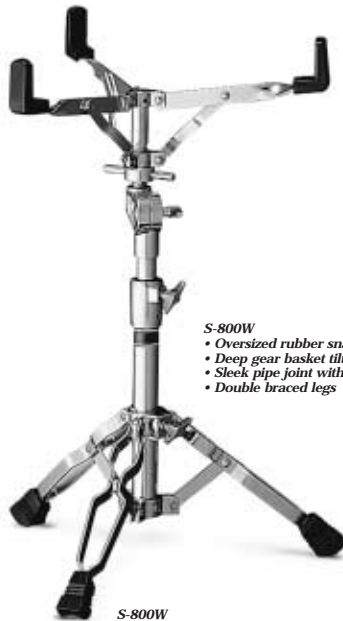

# Snare Stands

- S-985W**
- Oversized rubber snare grips
  - Dual pivoting Uni-Lock basket
  - Nylon sleeved pipe joint
  - Double braced legs
  - Reversible rubber/spike feet

- S-885W**
- Oversized rubber snare grips
  - Dual pivoting Uni-Lock basket
  - Nylon sleeved pipe joint
  - Double braced legs

- S-850**
- Oversized rubber snare grips
  - Uni-Lock basket tilter
  - Nylon sleeved pipe joint
  - Single braced legs
  - Concert height model available S-850L

- S-800WL**
- Concert height, extremely stable
  - Oversized rubber snare grips
  - Uni-Lock basket tilter
  - Sleek pipe joint with long nylon sleeve
  - Extra wide Double braced tripod