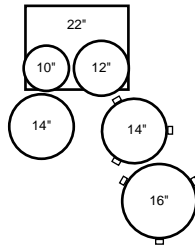

Bass Drums w/o BB-3 Bracket			Mounted Toms w / OptiMount			Floor Toms w / Air Suspension Feet			Snare Drums w / Die Cast Hoops		
218X	14"x18"	$1,230.00	208ATC	7"x8"	$525.00	2114C	14"x14"	$800.00	5514C	5 1/2"x14"	$499.00
218DX	16"x18"	1,230.00	208DTC	8"x8"	525.00	2116C	16"x16"	860.00	5514DC	6 1/2"x14"	519.00
220X	14"x20"	1,340.00	210DTC	8"x10"	570.00	2118C	16"x18"	980.00	5314DC	6 1/2"x14"	559.00
220DX	16"x20"	1,340.00	210ATC	9"x10"	570.00						
222DX	16"x22"	1,450.00	210EDTC	10"x10"	570.00						
222EDX	18"x22"	1,500.00	212TC	8"x12"	590.00						
224DX	16"x24"	1,520.00	212ATC	9"x12"	590.00						
224EDX	18"x24"	1,570.00	212DTC	10"x12"	590.00						
			213TC	9"x13"	630.00						
			213ATC	10"x13"	630.00						
			213DTC	11"x13"	630.00						
			214TC	10"x14"	690.00						
			214ATC	11"x14"	690.00						
			214DTC	12"x14"	690.00						
			215ATC	13"x15"	770.00						
			215DTC	14"x15"	770.00						
			216ATC	13"x16"	800.00						
			216DTC	14"x16"	800.00						

MMX Colors

Wine Red	#100	Stock	Black Mist	#122	Stock	Antique Gold	#152	Stock
Natural	#102	Stock	Emerald Mist	#126	Stock	Sunrise Fade	#153	Stock
Piano Black	#103	Special Order	Platinum Mist	#151	Stock	NEW Midnight Fade	#154	Stock

Masters Kit Suggestions

The Masters Series is sold exclusively in components. Create your own kit or follow our suggestions. The CHOICE is yours!

Kit Suggestion 1

- MHX-MMX-MRX ... **$4,819**
- BRX **$3,659**

Shell Pack:

1	222ED(X)	18"x22"	Bass
1	210DTC	8"x10"	Tom
1	212ATC	9"x12"	Tom
1	2114C	14"x14"	Fl. Tom
1	2116C	16"x16"	Fl. Tom
1	5514C	5 1/2"x14"	Snare