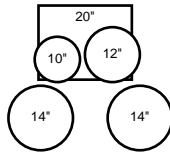

MRX Colors

Wine Red	#100	Stock	Black Mist	#122	Stock	Antique Gold	#152	Stock
Natural	#102	Stock	Emerald Mist	#126	Stock	Sunrise Fade	#153	Stock
Piano Black	#103	Special Order	Platinum Mist	#151	Stock	NEW Midnight Fade	#154	Stock

Masters Kit Suggestions

The Masters Series is sold exclusively in components. Create your own kit or follow our suggestions. The CHOICE is yours!

Kit Suggestion 5

- MHX-MMX-MRX ... **$3,689**
- BRX **$2,809**

Shell Pack:

1	220D(X)	16"x20"	Bass
1	210DTC	8"x10"	Tom
1	212ATC	9"x12"	Tom
1	214DTC	12"x14"	Tom
1	5514C	5 1/2"x14"	Snare