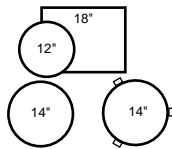

Shell Pack:

1	218(X)	14"x18"	Bass
1	212TC	8"x12"	Tom
1	2114C	14"x14"	Fl. Tom
1	5514C	5 1/2"x14"	Snare