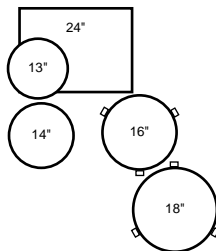

Shell Pack:

1	224ED(X)	18"x24"	Bass
1	213DTC	11"x13"	Tom
1	2116C	16"x16"	Fl. Tom
1	2118C	16"x18"	Fl. Tom
1	5514DC	6 1/2"x14"	Snare