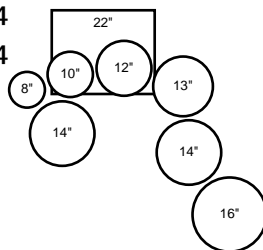

Shell Pack:

- 1 222ED(X) 18"x22" Bass
- 1 208ATC 7"x8" Tom
- 1 210DTC 8"x10" Tom
- 1 212ATC 9"x12" Tom
- 1 213ATC 10"x13" Tom
- 1 214ATC 11"x14" Tom
- 1 216ATC 13"x16" Tom
- 1 5514C 5 1/2"x14" Snare