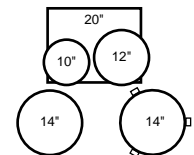

Shell Pack includes:

1	220D(X)	16"x20"	Bass
1	210DTC	8"x10"	Tom
1	212ATC	9"x12"	Tom
1	2114C	14"x14"	Fl. Tom
1	5514C	5 1/2"x14"	Snare