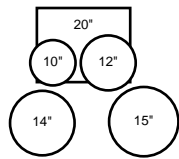

MHX Masters Mahogany Classic

Shell Material: 4 ply 5mm 100% African Mahogany shells
w/Maple reinforcement rings
Finishes: Super high gloss lacquer

MHX Components

Bass Drums w/o BB-3 Bracket			Mounted Toms w / OptiMount			Floor Toms w / Air Suspension Feet			Snare Drums w / Die Cast Hoops		
218X	14"x18"	$1,230.00	208ATC	7"x8"	$525.00	2114C	14"x14"	$800.00	5514C	5 1/2"x14"	$499.00
218DX	16"x18"	1,230.00	208DTC	8"x8"	525.00	2116C	16"x16"	860.00	5514DC	6 1/2"x14"	519.00
220X	14"x20"	1,340.00	210DTC	8"x10"	570.00	2118C	16"x18"	980.00			
220DX	16"x20"	1,340.00	210ATC	9"x10"	570.00						
222DX	16"x22"	1,450.00	210EDTC	10"x10"	570.00						
222EDX	18"x22"	1,500.00	212TC	8"x12"	590.00						
224DX	16"x24"	1,520.00	212ATC	9"x12"	590.00						
224EDX	18"x24"	1,570.00	212DTC	10"x12"	590.00						
			213TC	9"x13"	630.00						
			213ATC	10"x13"	630.00						
			213DTC	11"x13"	630.00						
			214TC	10"x14"	690.00						
			214ATC	11"x14"	690.00						
			214DTC	12"x14"	690.00						
			215ATC	13"x15"	770.00						
			215DTC	14"x15"	770.00						
			216ATC	13"x16"	800.00						
			216DTC	14"x16"	800.00						

MHX Colors

Red Mahogany | #141 | Stock

Masters Kit Suggestions

The Masters Series is sold exclusively in components. Create your own kit or follow our suggestions. The CHOICE is yours!

Kit Suggestion 9

- MHX-MMX-MRX ... $3,769
- BRX $2,869

Shell Pack:

1	220D(X)	16"x20"	Bass
1	210DTC	8"x10"	Tom
1	212ATC	9"x12"	Tom
1	215DTC	14"x15"	Tom
1	5514C	5 1/2"x14"	Snare