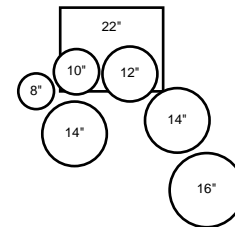

Shell Pack:

1	222ED(X)	18"x22"	Bass
1	208ATC	7"x8"	Tom
1	210DTC	8"x10"	Tom
1	212ATC	9"x12"	Tom
1	214ATC	11"x14"	Tom
1	216ATC	13"x16"	Tom
1	5514C	5 1/2"x14"	Snare