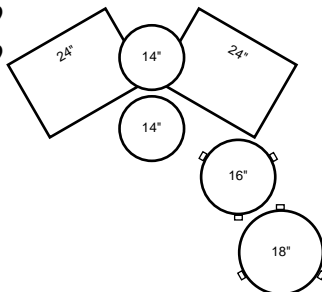

Shell Pack:

2	224ED(X)	18"x24"	Bass
1	214ATC	11"x14"	Tom
1	2116C	16"x16"	Fl. Tom
1	2118C	16"x18"	Fl. Tom
1	5514C	5 1/2"x14"	Snare