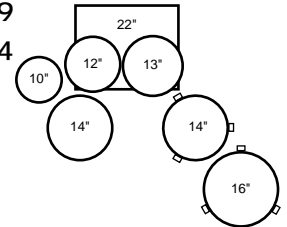

MRX Colors

Wine Red	#100	Stock	Black Mist	#122	Stock	Antique Gold	#152	Stock
Natural	#102	Stock	Emerald Mist	#126	Stock	Sunrise Fade	#153	Stock
Piano Black	#103	Special Order	Platinum Mist	#151	Stock	NEW Midnight Fade	#154	Stock

Masters Kit Suggestions

The Masters Series is sold exclusively in components. Create your own kit or follow our suggestions. The CHOICE is yours!

Kit Suggestion 5

- MHX-MMX-MRX ... **$3,689**
- BRX **$2,809**

Shell Pack:

1	220D(X)	16"x20"	Bass
1	210DTC	8"x10"	Tom
1	212ATC	9"x12"	Tom
1	214DTC	12"x14"	Tom
1	5514C	5 1/2"x14"	Snare

Kit Suggestion 6

- MHX-MMX-MRX ... **$5,449**
- BRX **$4,124**

Shell Pack:

1	222ED(X)	18"x22"	Bass
1	210DTC	8"x10"	Tom
1	212ATC	9"x12"	Tom
1	213ATC	10"x13"	Tom
1	2114C	14"x14"	Fl. Tom
1	2116C	16"x16"	Fl. Tom
1	5514C	5 1/2"x14"	Snare