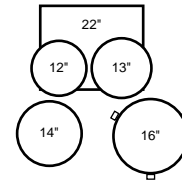

Shell Pack:

1	222ED(X)	18"x22"	Bass
1	212ATC	9"x12"	Tom
1	213ATC	10"x13"	Tom
1	2116C	16"x16"	Fl. Tom
1	5514C	5 1/2"x14"	Snare